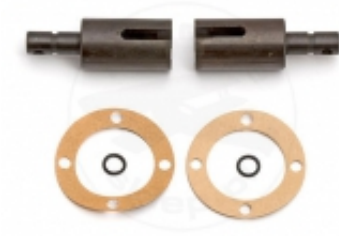

Link zum Produkt: <https://modellerc.de/25085-team-associated-p-4864.html>

#25085 - Team Associated

Preis	11.45 Euro
Verfügbarkeit	Verfügbar
Listenpreis	8487
EAN-Code	784695250857

Produktbeschreibung

Replace worn Monster GT outrives without having to buy a whole diff assembly. These outrives come complete with replacement gaskets and O-rings, and instructions.Cena za parę